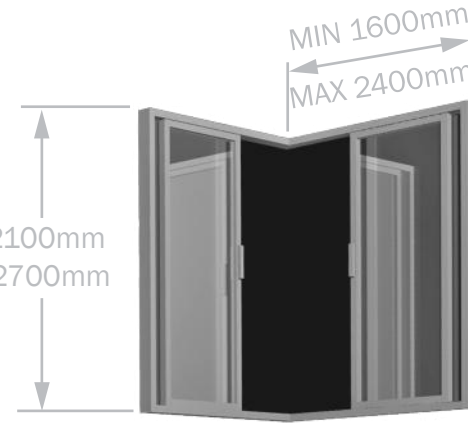

When specified, flyscreens run on their own tracks, which fix neatly to the exterior of the door frame

Shown is an internal, Corner Sliding Door, (fly screen standard)

CORNER SLIDING & STACKER DOORS

THERMALLY IMPROVED SUITE - INLINE FRAME

EXTERNAL CORNER,
4 PANEL
SLIDING DOORS

MIN 2100mm
MAX 2700mm

INTERNAL CORNER,
4 PANEL
SLIDING DOORS

EXTERNAL CORNER,
6 PANEL
STACKER DOORS

MIN 2100mm
MAX 2700mm

MIN 2100mm
MAX 2700mm

INTERNAL CORNER,
6 PANEL
STACKER DOORS

NOTE: ALL SIZES ARE TYPICAL RATHER THAN DEFINITIVE. FOR PRACTICAL PURPOSES, WHERE DOOR HEIGHT EXCEEDS 2400mm, A SLIDING PANEL WIDTH RESTRICTION OF 1000mm APPLIES. FOR SIZES OUTSIDE OF THESE PLEASE TALK WITH YOUR VALLEY WINDOWS SALES CONSULTANT

Sizing

Door style & opening detail should be considered as viewed externally
Sizes indicated are the overall door size, & are the same for both sides of the corner door. For Stud openings add 20mm to both height & width