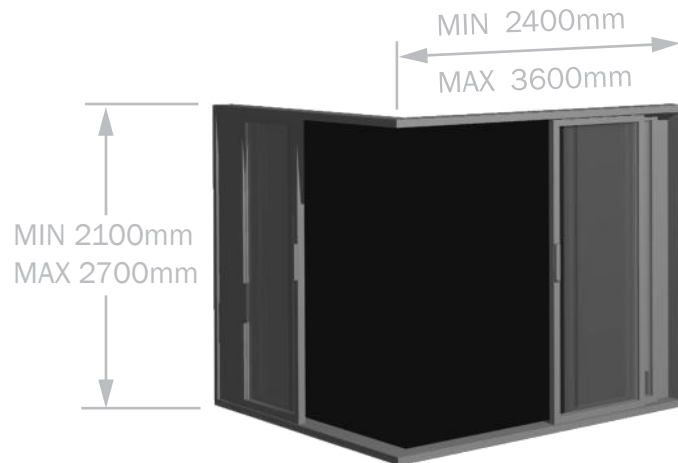

When specified, flyscreens run on their own tracks, which fix neatly to the exterior of the door frame

Shown is an internal, Corner Sliding Door, (fly screen standard)

CORNER SLIDING & STACKER DOORS

THERMALLY IMPROVED SUITE - INLINE FRAME

EXTERNAL CORNER,
4 PANEL
SLIDING DOORS

MIN 2100mm
MAX 2700mm

INTERNAL CORNER,
4 PANEL
SLIDING DOORS

EXTERNAL CORNER,
6 PANEL
STACKER DOORS

MIN 2100mm
MAX 2700mm

MIN 2100mm
MAX 2700mm

INTERNAL CORNER,
6 PANEL
STACKER DOORS

NOTE: ALL SIZES ARE TYPICAL RATHER THAN DEFINITIVE. FOR PRACTICAL PURPOSES, WHERE DOOR HEIGHT EXCEEDS 2400mm, A SLIDING PANEL WIDTH RESTRICTION OF 1000mm APPLIES. FOR SIZES OUTSIDE OF THESE PLEASE TALK WITH YOUR VALLEY WINDOWS SALES CONSULTANT

Sizing

Door style & opening detail should be considered as viewed externally
Sizes indicated are the overall door size, & are the same for both sides of the corner door. For Stud openings add 20mm to both height & width