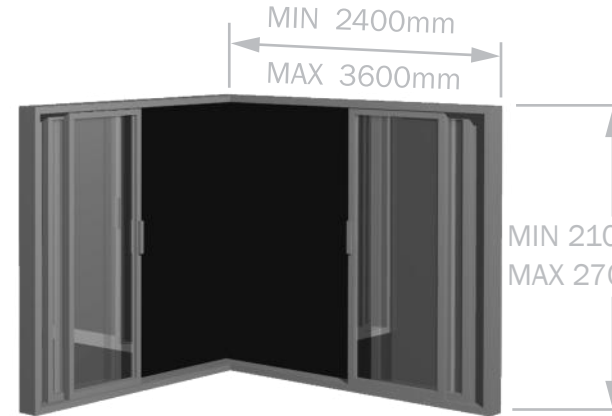

When specified, flyscreens run on their own tracks, which fix neatly to the exterior of the door frame

Shown is an internal, Corner Sliding Door, (fly screen standard)

CORNER SLIDING & STACKER DOORS

THERMALLY IMPROVED SUITE - INLINE FRAME

EXTERNAL CORNER,
4 PANEL
SLIDING DOORS

MIN 2100mm
MAX 2700mm

INTERNAL CORNER,
4 PANEL
SLIDING DOORS

EXTERNAL CORNER,
6 PANEL
STACKER DOORS

MIN 2100mm
MAX 2700mm

MIN 2100mm
MAX 2700mm

INTERNAL CORNER,
6 PANEL
STACKER DOORS

NOTE: ALL SIZES ARE TYPICAL RATHER THAN DEFINITIVE. FOR PRACTICAL PURPOSES, WHERE DOOR HEIGHT EXCEEDS 2400mm, A SLIDING PANEL WIDTH RESTRICTION OF 1000mm APPLIES. FOR SIZES OUTSIDE OF THESE PLEASE TALK WITH YOUR VALLEY WINDOWS SALES CONSULTANT

Sizing

Door style & opening detail should be considered as viewed externally
Sizes indicated are the overall door size, & are the same for both sides of the corner door. For Stud openings add 20mm to both height & width