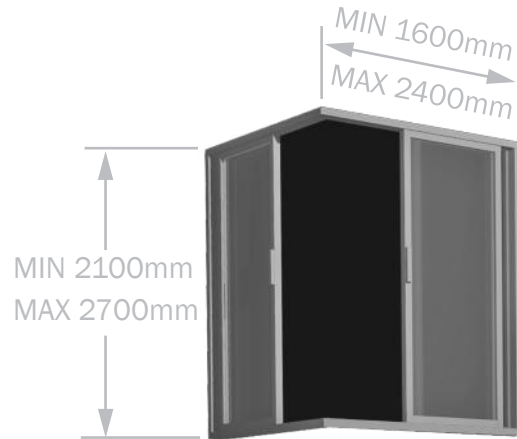

When specified, flyscreens run on their own tracks, which fix neatly to the exterior of the door frame

Shown is an internal, Corner Sliding Door, (fly screen standard)

CORNER SLIDING & STACKER DOORS

THERMALLY IMPROVED SUITE - INLINE FRAME

EXTERNAL CORNER,
4 PANEL
SLIDING DOORS

MIN 2100mm
MAX 2700mm

INTERNAL CORNER,
4 PANEL
SLIDING DOORS

EXTERNAL CORNER,
6 PANEL
STACKER DOORS

MIN 2100mm
MAX 2700mm

MIN 2100mm
MAX 2700mm

INTERNAL CORNER,
6 PANEL
STACKER DOORS

NOTE: ALL SIZES ARE TYPICAL RATHER THAN DEFINITIVE. FOR PRACTICAL PURPOSES, WHERE DOOR HEIGHT EXCEEDS 2400mm, A SLIDING PANEL WIDTH RESTRICTION OF 1000mm APPLIES. FOR SIZES OUTSIDE OF THESE PLEASE TALK WITH YOUR VALLEY WINDOWS SALES CONSULTANT

Sizing

Door style & opening detail should be considered as viewed externally
Sizes indicated are the overall door size, & are the same for both sides of the corner door. For Stud openings add 20mm to both height & width