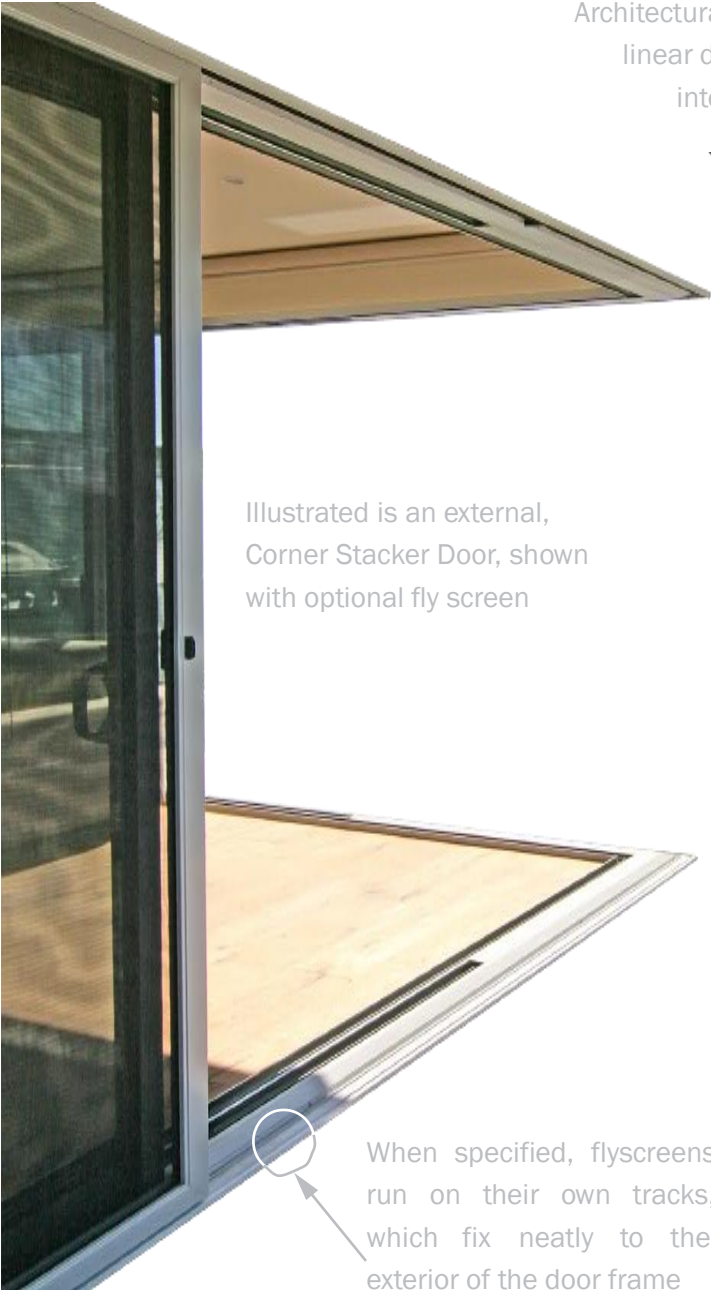

CORNER SLIDING & STACKER DOORS

THERMALLY IMPROVED SUITE - INLINE FRAME

Architectural features such as alfresco dining areas or cantilevered structures often demand more than traditional, linear door products. In response, Valley has expanded its Sliding & Stacker Door configurations to include internal & external corner versions. Naturally, this includes provision for fly screening in all designs

Illustrated is an external, Corner Stacker Door, shown with optional fly screen

As both Corner Sliding & Corner Stacker Doors are evolutions of Sliding & Stacker Doors respectively, the vast majority of frame design & hardware can be seen in more detail, within the relevant Product Specification Sheets

When specified, flyscreens run on their own tracks, which fix neatly to the exterior of the door frame

Shown is an internal, Corner Sliding Door, (fly screen standard)

CORNER SLIDING & STACKER DOORS

THERMALLY IMPROVED SUITE - INLINE FRAME

NOTE: ALL SIZES ARE TYPICAL RATHER THAN DEFINITIVE. FOR PRACTICAL PURPOSES, WHERE DOOR HEIGHT EXCEEDS 2400mm, A SLIDING PANEL WIDTH RESTRICTION OF 1000mm APPLIES. FOR SIZES OUTSIDE OF THESE PLEASE TALK WITH YOUR VALLEY WINDOWS SALES CONSULTANT